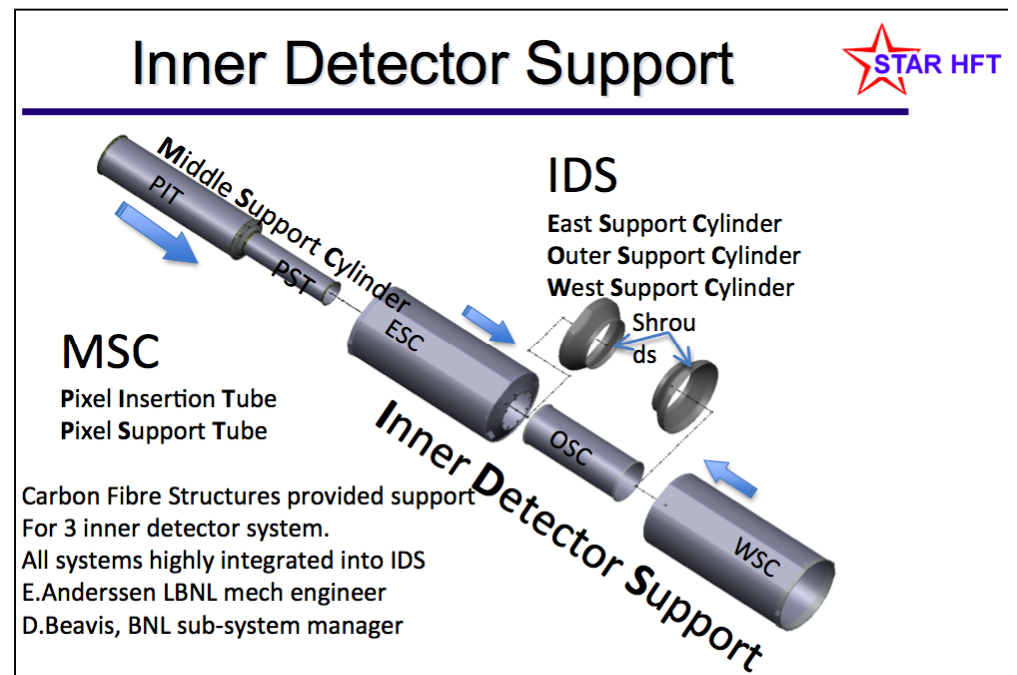

Y2013 support material

- Jason created a tag for our development : dev13
- It's a copy of y2012 so it means it has the FGT and the IDSM

Plot of "IDSM" volume
done using agml geometry